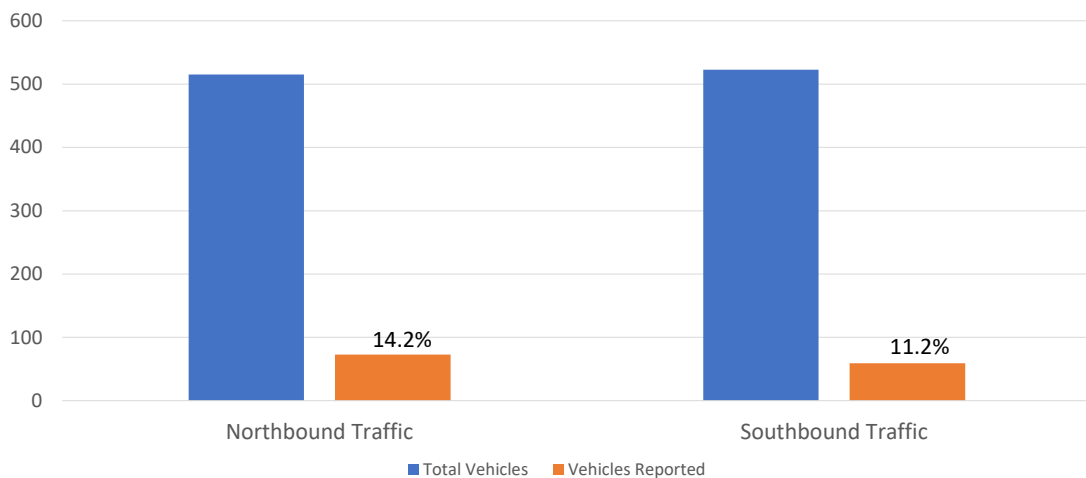

Speedwatch Results: The Chapel 11th May – 14th July

Sessions from 07.00 to 09.00 hours only (6 sessions)

Speed Limit at Chapel is 30 mph. Vehicles reported are travelling at 35mph or greater