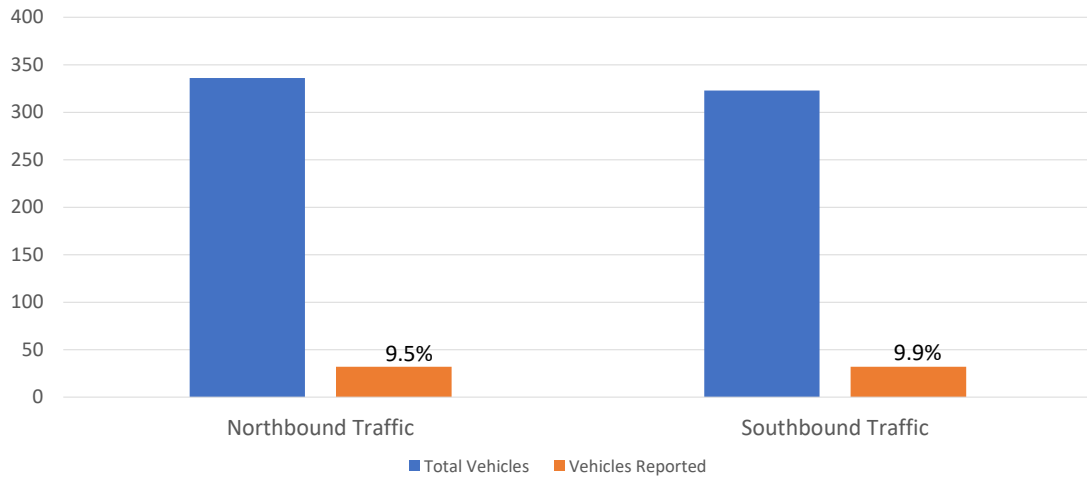

Speedwatch Results: The Chapel 11th May – 14th July

Sessions 17.00 to 19.00 hours only (4 sessions)

Speed Limit at Chapel is 30 mph. Vehicles reported are travelling at 35mph or greater