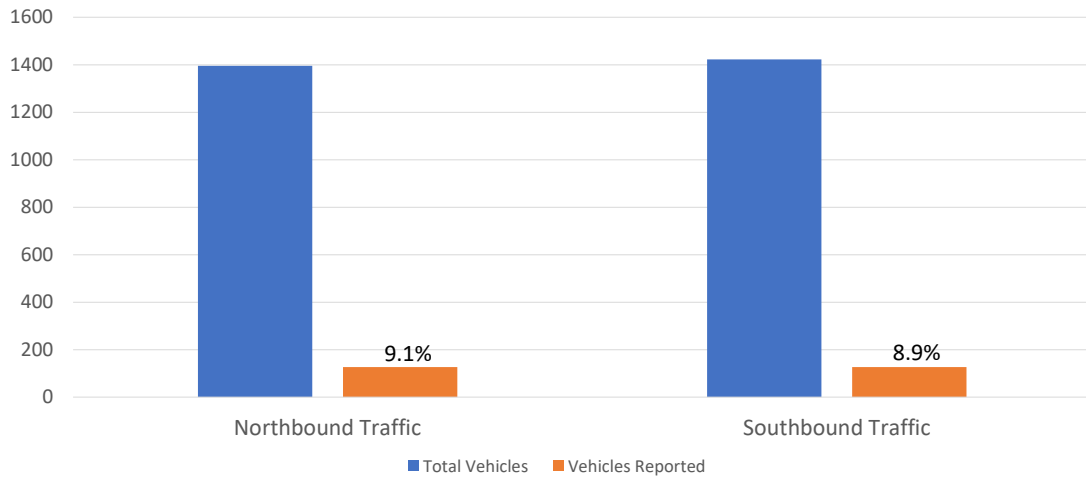

Speedwatch Results: The Chapel 11th May – 14th July

All sessions (17 sessions)

Speed Limit at Chapel is 30 mph. Vehicles reported are travelling at 35mph or greater