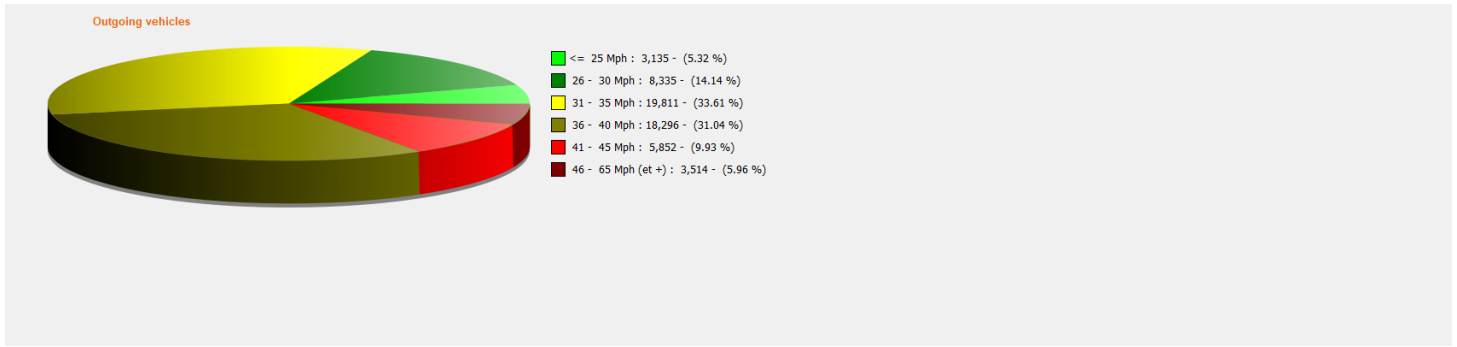

Start date: Monday, June 21, 2021 11:00 AM
End date: Thursday, July 22, 2021 1:30 PM

Location:

Comments: