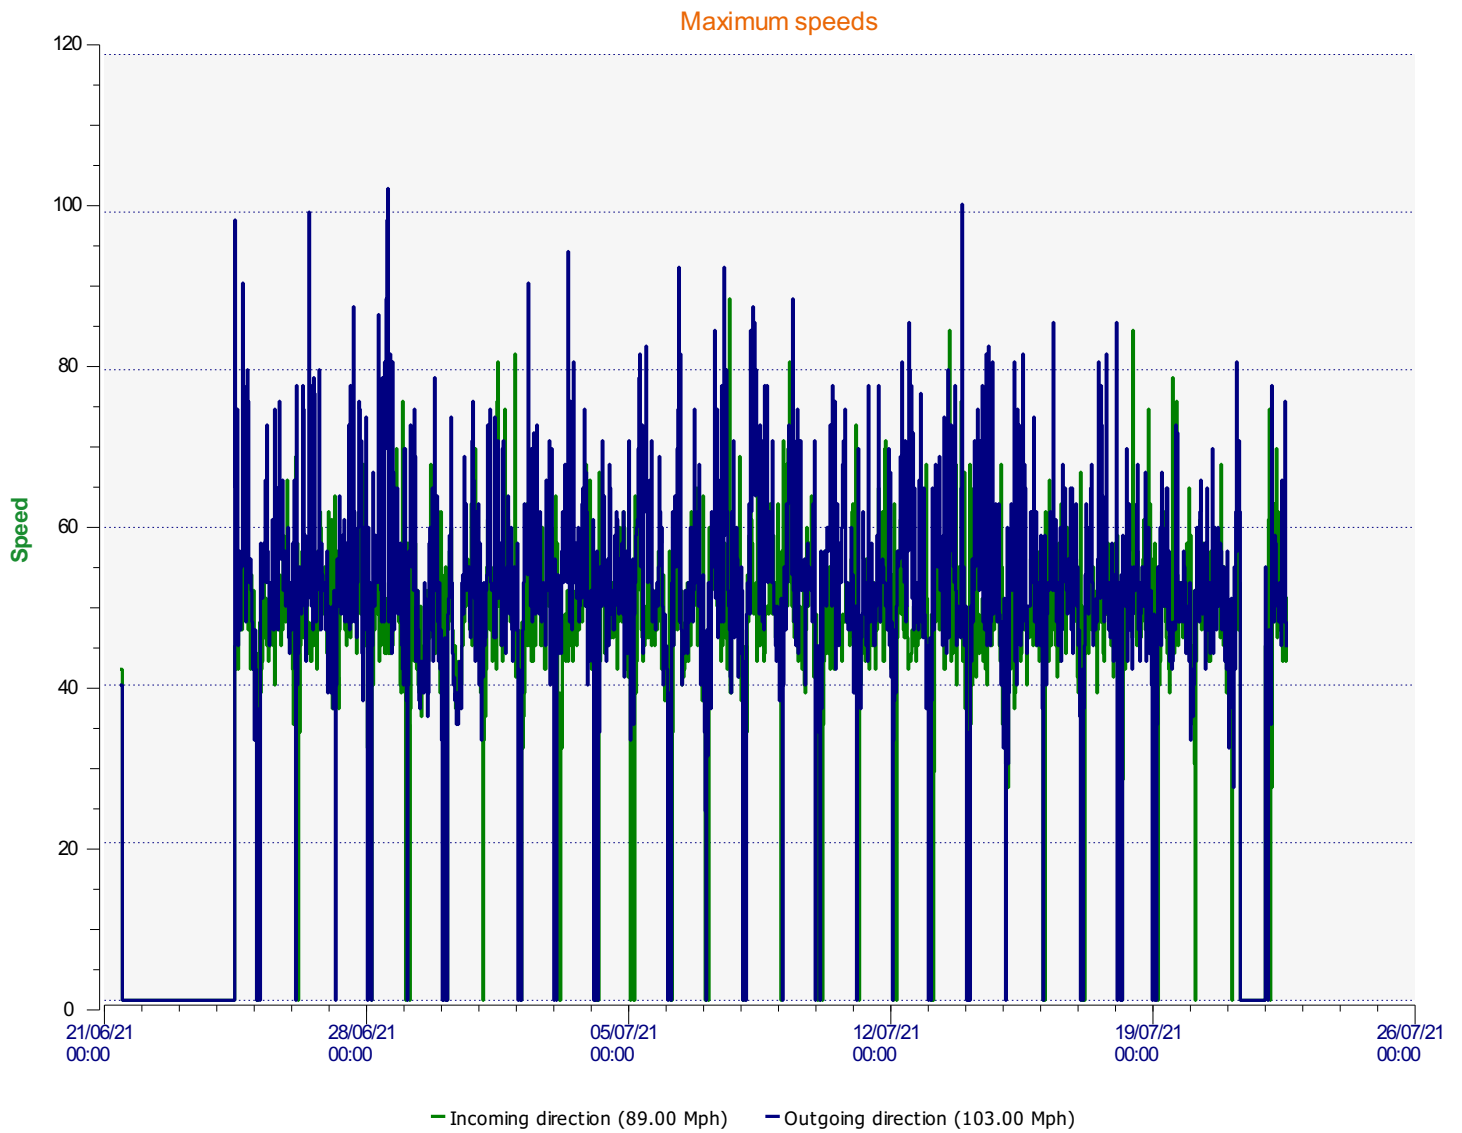

Location:

Comments:

Start date: Monday, June 21, 2021 11:00 AM

End date: Thursday, July 22, 2021 1:30 PM

Location:

Comments:

Start date: Monday, June 21, 2021 11:00 AM
End date: Thursday, July 22, 2021 1:30 PM