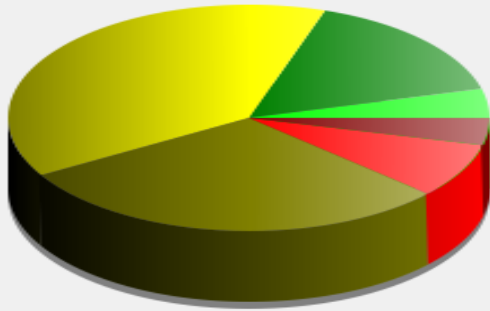

Incoming vehicles

	<= 25 Mph : 2,504 - (4.16 %)
	26 - 30 Mph : 9,477 - (15.73 %)
	31 - 35 Mph : 23,229 - (38.56 %)
	36 - 40 Mph : 17,983 - (29.85 %)
	41 - 45 Mph : 4,722 - (7.84 %)
	46 - 65 Mph (et +) : 2,326 - (3.86 %)

Start date: Monday, June 21, 2021 11:00 AM

End date: Thursday, July 22, 2021 1:30 PM

Location:

Comments: