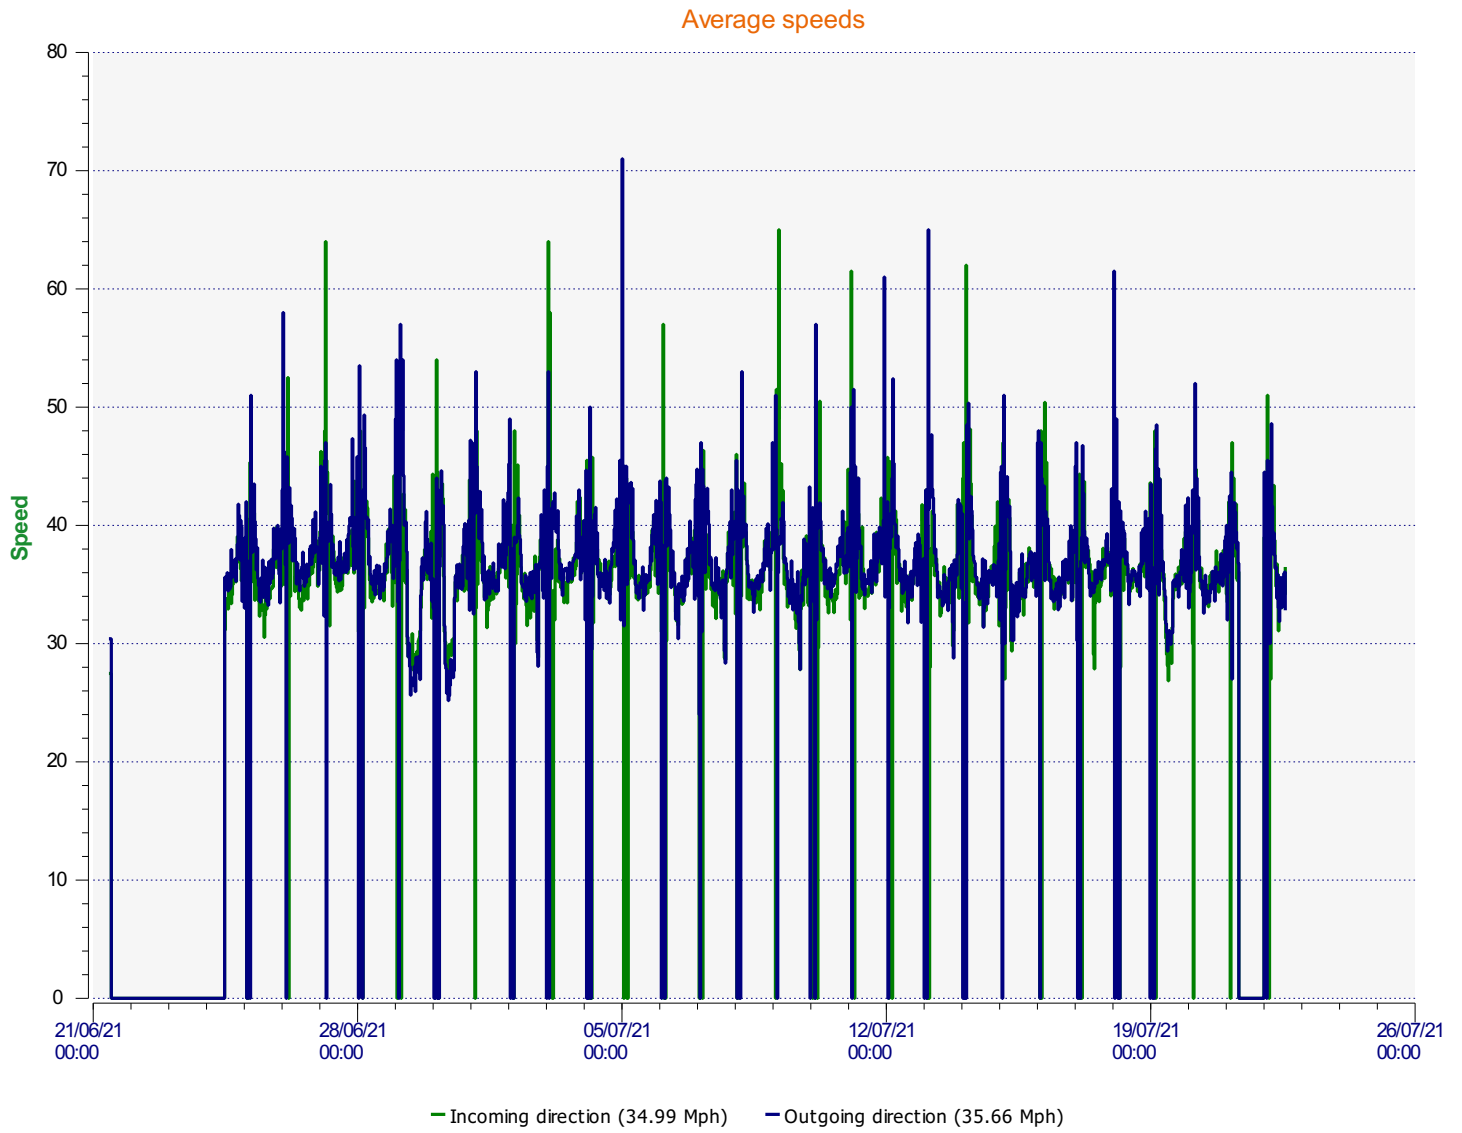

Start date: Monday, June 21, 2021 11:00 AM
End date: Thursday, July 22, 2021 1:30 PM

Location:

Comments: