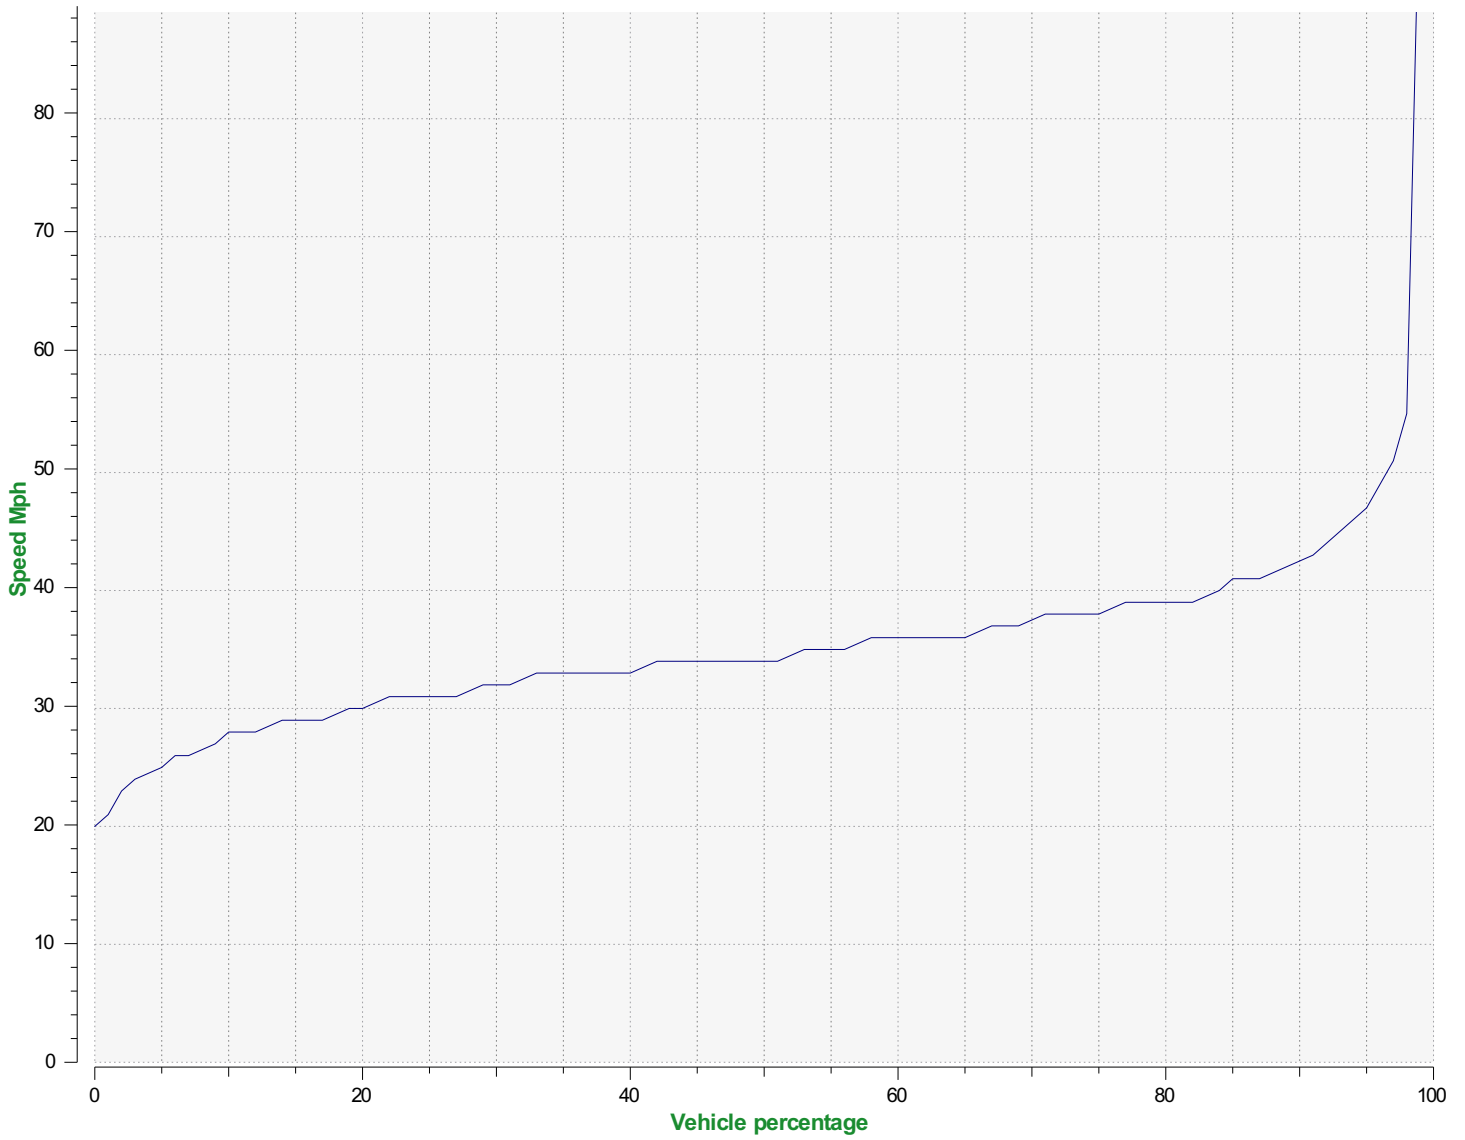

Speed percentile(outgoing)

V30: 32.00Mph   **V50:** 34.00Mph   **V85:** 41.00Mph

Start date: Monday, June 21, 2021 11:00 AM
End date: Thursday, July 22, 2021 1:30 PM

Location:

Comments:

Measurements records

Date	Number of measurements	Number of vehicles	Average speed	Maximum speed	Direction
22/07/2021 13:30	23	23	36.35	51.00	Incoming
22/07/2021 13:30	23	23	32.96	45.00	Outgoing
22/07/2021 13:00	95	95	34.16	43.00	Incoming
22/07/2021 13:00	66	66	36.06	48.00	Outgoing
22/07/2021 12:30	68	68	35.32	47.00	Incoming
22/07/2021 12:30	99	99	35.93	76.00	Outgoing
22/07/2021 12:00	85	85	35.53	50.00	Incoming
22/07/2021 12:00	84	84	34.08	48.00	Outgoing
22/07/2021 11:30	79	79	34.51	52.00	Incoming
22/07/2021 11:30	93	93	34.12	53.00	Outgoing
22/07/2021 11:00	73	73	33.03	43.00	Incoming
22/07/2021 11:00	101	101	33.05	51.00	Outgoing
22/07/2021 10:30	86	86	34.56	49.00	Incoming
22/07/2021 10:30	86	86	35.59	66.00	Outgoing
22/07/2021 10:00	82	82	34.51	50.00	Incoming
22/07/2021 10:00	91	91	34.38	45.00	Outgoing
22/07/2021 09:30	68	68	35.21	47.00	Incoming
22/07/2021 09:30	63	63	31.87	48.00	Outgoing
22/07/2021 09:00	71	71	31.08	49.00	Incoming
22/07/2021 09:00	75	75	33.03	53.00	Outgoing
22/07/2021 08:30	77	77	35.86	47.00	Incoming
22/07/2021 08:30	64	64	35.84	48.00	Outgoing
22/07/2021 08:00	87	87	36.74	62.00	Incoming
22/07/2021 08:00	74	74	33.84	50.00	Outgoing
22/07/2021 07:30	76	76	34.83	46.00	Incoming
22/07/2021 07:30	84	84	36.48	50.00	Outgoing
22/07/2021 07:00	52	52	36.44	70.00	Incoming
22/07/2021 07:00	93	93	36.34	53.00	Outgoing
22/07/2021 06:30	28	28	38.75	54.00	Incoming
22/07/2021 06:30	62	62	37.48	58.00	Outgoing
22/07/2021 06:00	21	21	43.38	63.00	Incoming
22/07/2021 06:00	49	49	39.37	59.00	Outgoing
22/07/2021 05:30	23	23	38.61	55.00	Incoming
22/07/2021 05:30	12	12	37.58	48.00	Outgoing
22/07/2021 05:00	9	9	40.33	53.00	Incoming
22/07/2021 05:00	15	15	41.60	52.00	Outgoing
22/07/2021 04:30	3	3	42.33	55.00	Incoming
22/07/2021 04:30	5	5	48.60	53.00	Outgoing
22/07/2021 04:00	1	1	27.00	27.00	Incoming
22/07/2021 04:00	9	9	42.67	78.00	Outgoing
22/07/2021 03:30	3	3	39.00	48.00	Incoming
22/07/2021 03:30	4	4	30.00	35.00	Outgoing
22/07/2021 03:00	4	4	38.50	43.00	Outgoing
22/07/2021 02:30	4	4	45.25	75.00	Incoming
22/07/2021 02:30	2	2	41.00	47.00	Outgoing
22/07/2021 02:00	2	2	51.00	61.00	Incoming
22/07/2021 02:00	2	2	45.50	47.00	Outgoing
22/07/2021 01:30	3	3	33.67	44.00	Incoming
22/07/2021 01:00	6	6	37.33	53.00	Incoming
22/07/2021 01:00	1	1	32.00	32.00	Outgoing