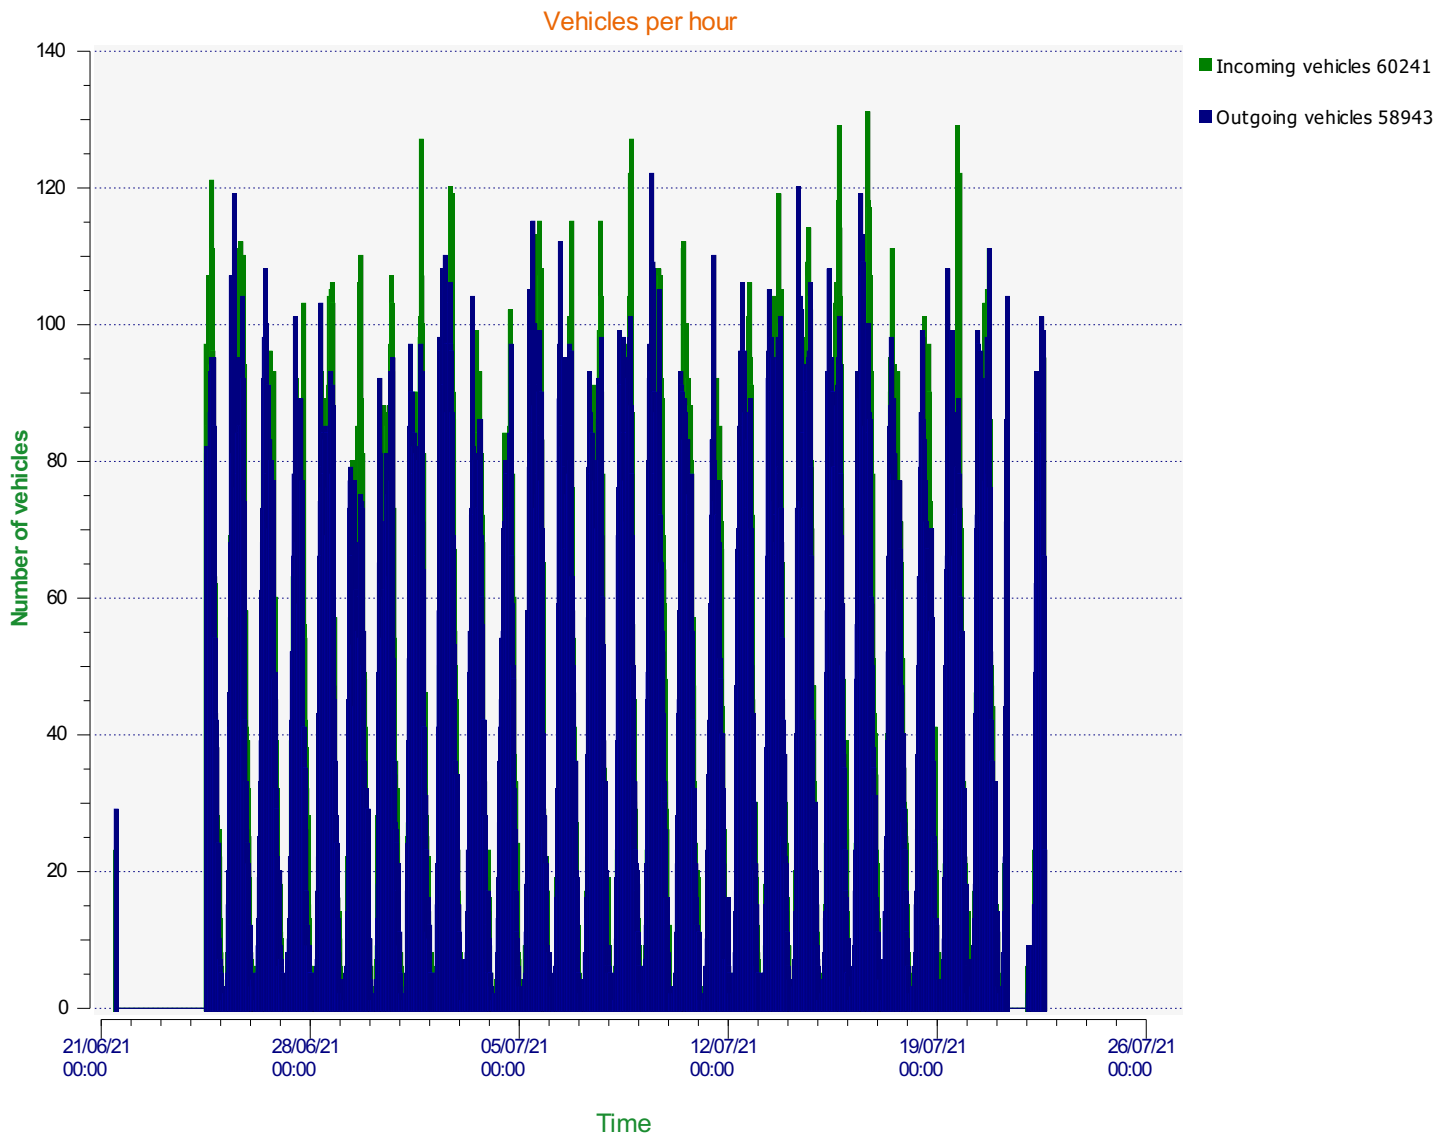

Location:

Comments:

Start date: Monday, June 21, 2021 11:00 AM

End date: Thursday, July 22, 2021 1:30 PM

Location:

Comments:

Start date: Monday, June 21, 2021 11:00 AM
End date: Thursday, July 22, 2021 1:30 PM