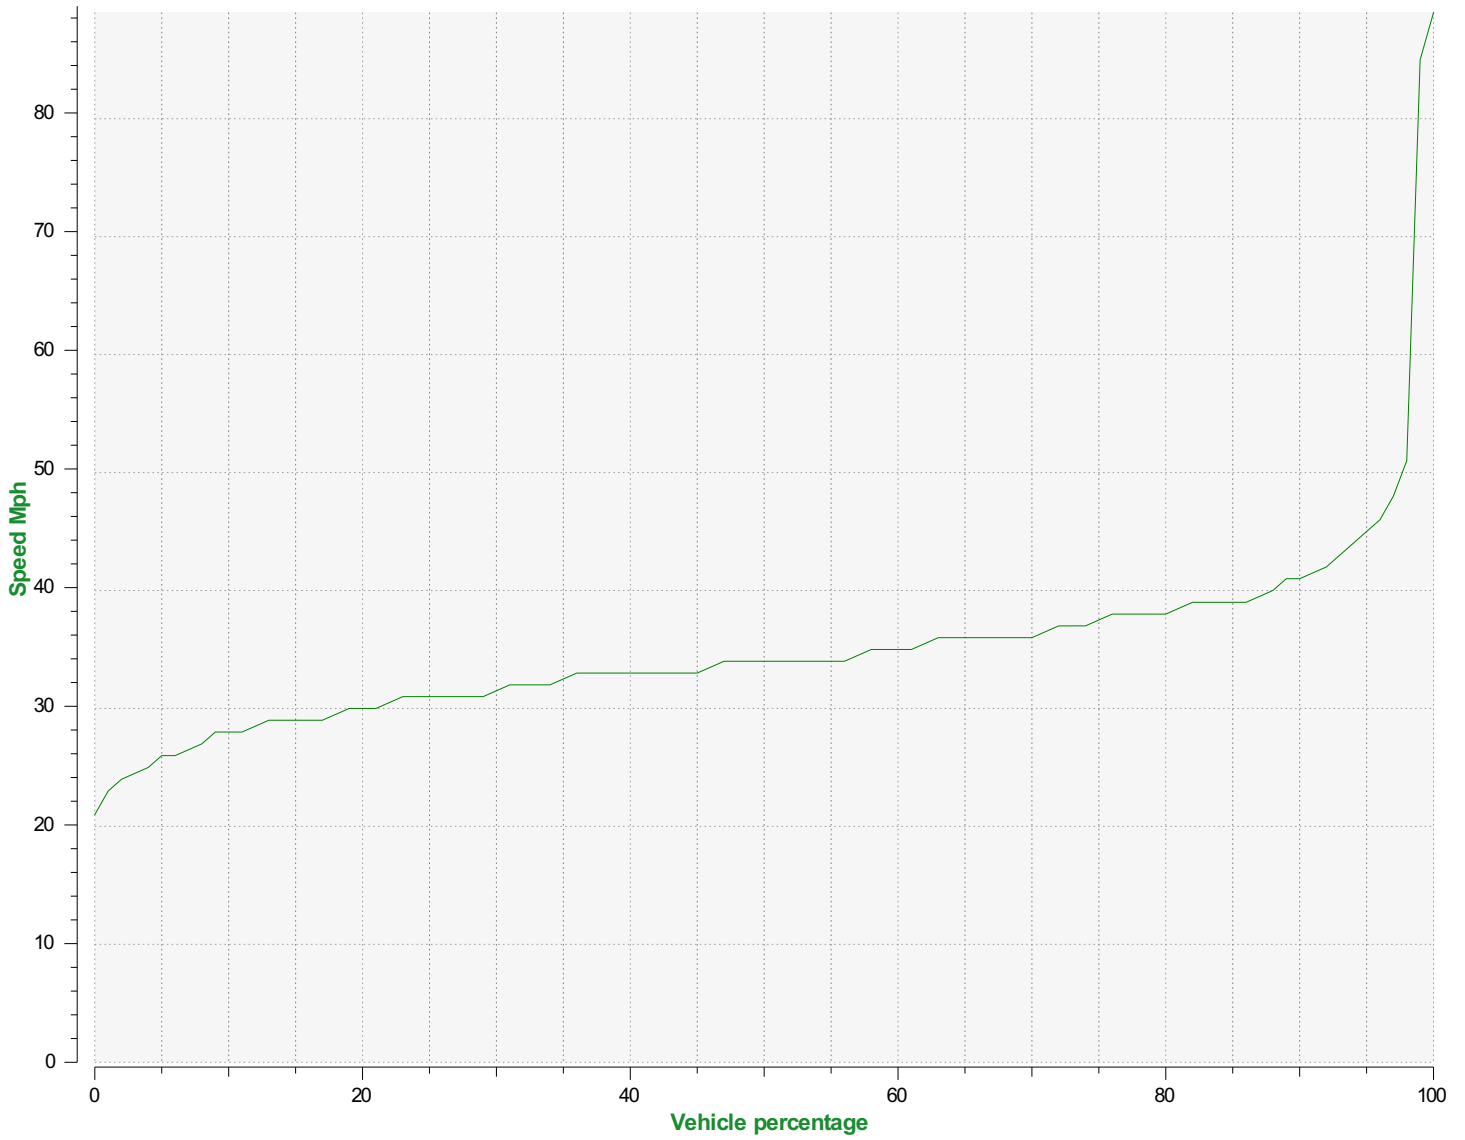

Start date: Monday, June 21, 2021 11:00 AM

End date: Thursday, July 22, 2021 1:30 PM

Location:

Comments:

Start date: Monday, June 21, 2021 11:00 AM
End date: Thursday, July 22, 2021 1:30 PM

Location:

Comments: