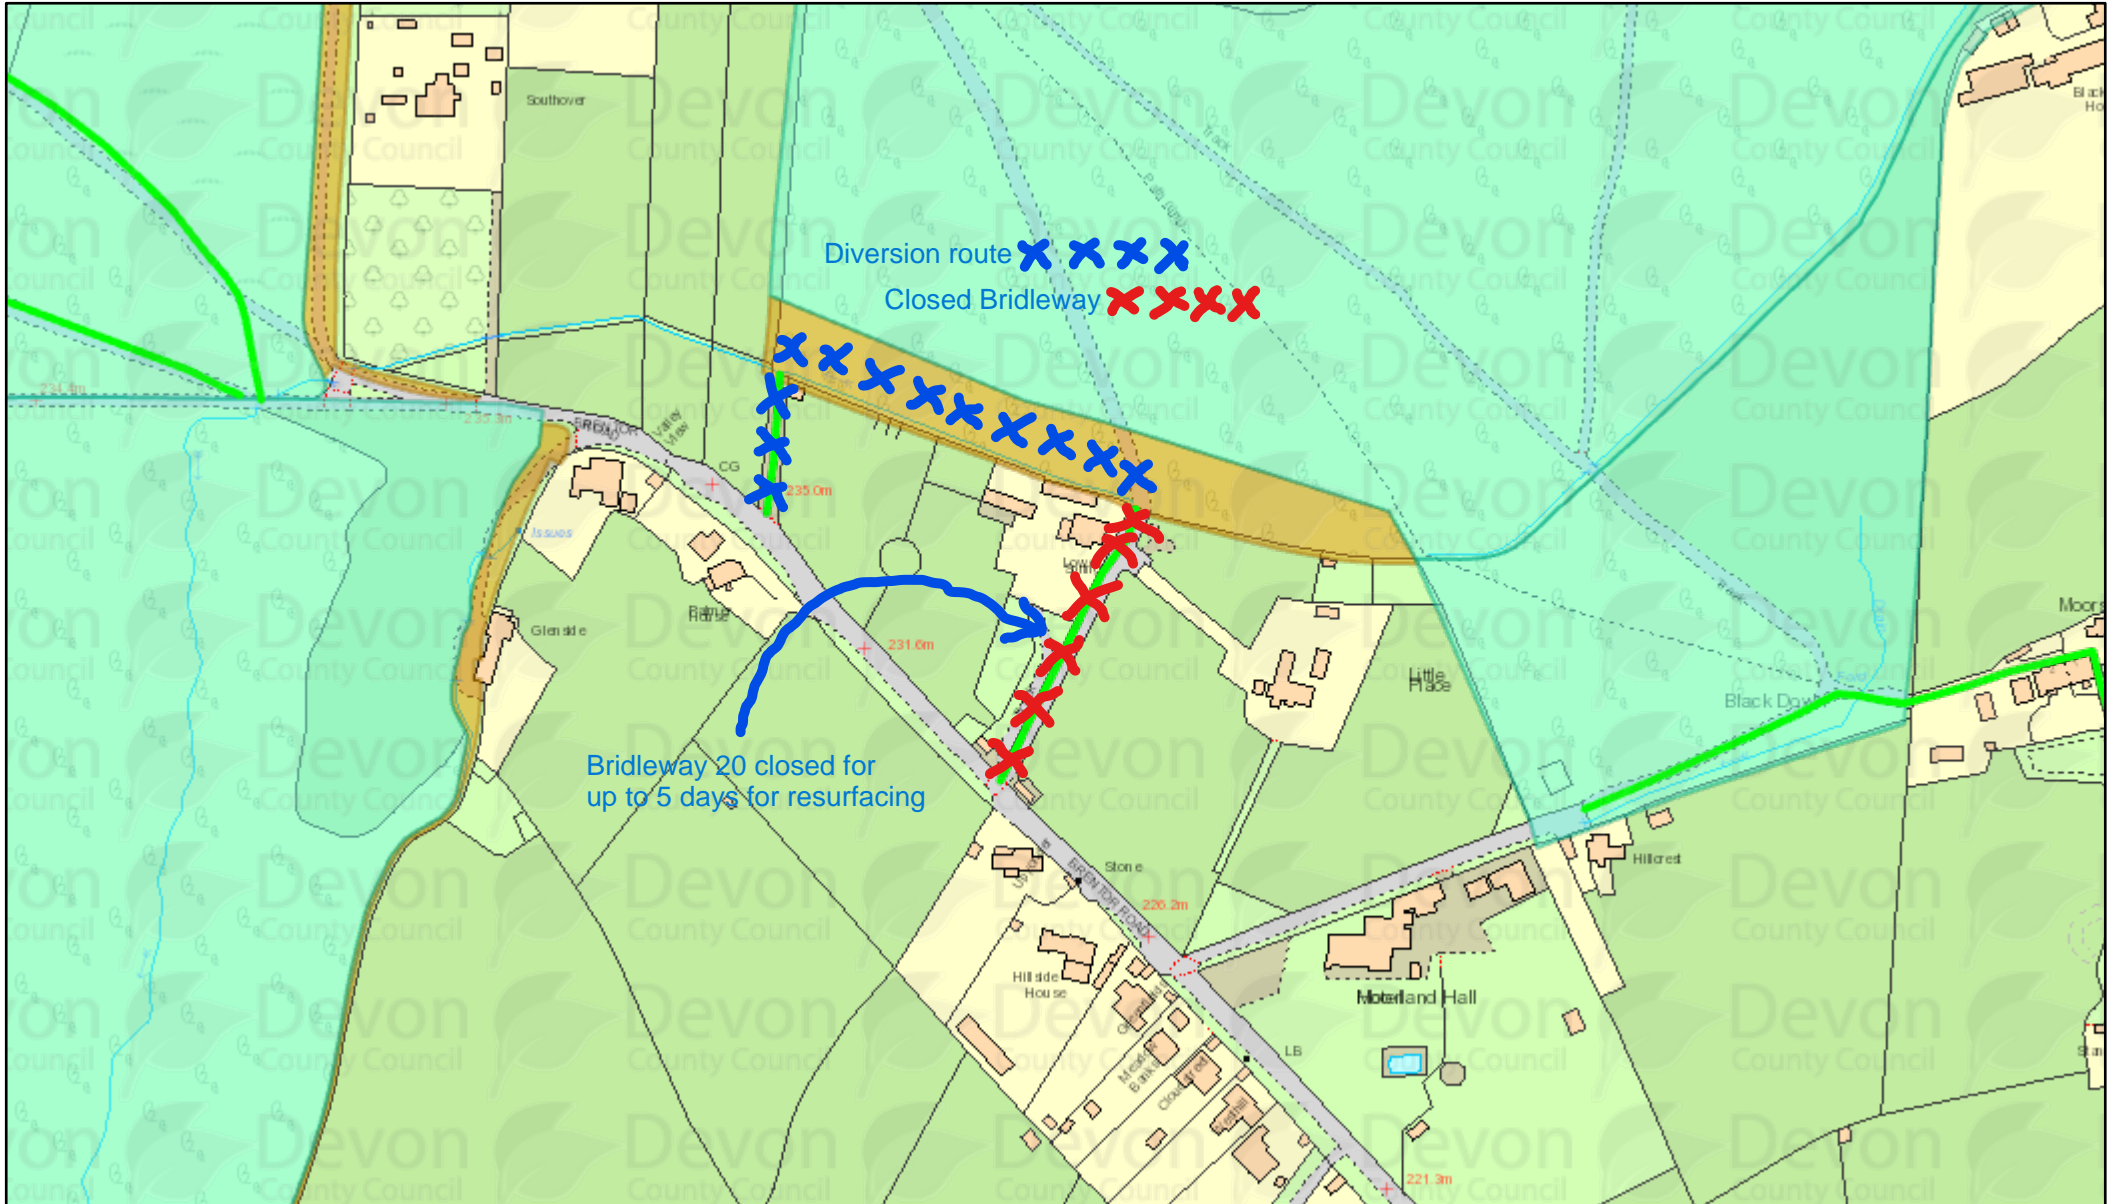

Temporary closure of Mary Tavy Bridleway 20 for resurfacing

16/07/2024, 17:59:13

Access Land & Dartmoor Commons

Open Country - access on foot

Registered Common (DNP) - access on foot and horse

Public Rights of Way

Bridleway